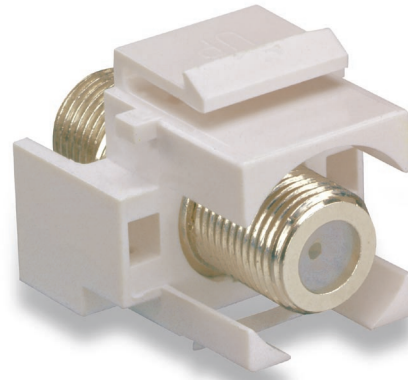

## OVERVIEW

The Greyfox Home Systems line of standard keystone style F Connectors provide optimum performance for all video applications such as satellite and cable TV. The F Connectors feature a recessed design that helps prevent damage to the coaxial cable caused by furniture.

The F Connectors are available in Ivory, Light Almond, or White. This variety of colors allows you to easily match the connectors with a home's decor.

## FEATURES & BENEFITS

- Standard F connector supports coaxial cable for video applications
- Recessed design doesn't interfere with furniture and is safer for children
- Removes easily for quick reconfiguration
- Rear mount, snap-in keystone design
- Perfectly color matched with Greyfox wall plates
- Available colors: Ivory, Light Almond, and White

### SPECIFICATIONS

<b>Dimensions:</b>	0.64" (H) 0.57" (W) X 0.99" (D) <i>16.27mm (H) X 14.61mm (W) X 25.25mm (D)</i>
<b>Housing:</b>	High-impact, Flame-retardant plastic, UL 94V-0
<b>Connector Material:</b>	High quality bronze, plated with nickel
<b>Mechanical properties:</b>	30 lbs retention force between jack and plug - minimum life of 500 insertion/extraction cycles
<b>Video Applications:</b>	VHF/UHF, CATV, Digital Cable, HDTV, Satellite, and others...
<b>Frequency Range:</b>	5 Mhz to 2300 Mhz at less than 1dB insertion loss