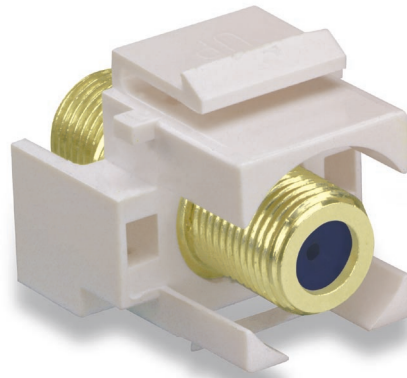

## OVERVIEW

The Greyfox Home Systems line of self terminating keystone style F Connectors provide optimum performance for all video applications such as satellite and cable TV. The F Connectors feature a recessed design that helps prevent damage to the coaxial cable caused by furniture. The F Connectors also feature an integrated microswitch that automatically terminates and unterminates RF signal.

The F Connectors are available in Ivory, Light Almond, or White. This variety of colors allows you to easily match the connectors with a home's decor.

## FEATURES & BENEFITS

- Self Terminating F connector supports coaxial cable for video applications
- Integrated microswitch automatically terminates the connection eliminating the need for conventional termination caps.
- Removes easily for quick reconfiguration
- Recessed design doesn't interfere with furniture and is safer for children
- Rear mount, snap-in keystone design
- Perfectly color matched with Greyfox wall plates
- Available colors: Ivory, Light Almond, and White

### SPECIFICATIONS

<b>Dimensions:</b>	0.64" (H) 0.57" (W) X 0.99" (D) <i>16.27mm (H) X 14.61mm (W) X 25.25mm (D)</i>
<b>Housing:</b>	High-impact, Flame-retardant plastic, UL 94V-0
<b>Connector Material:</b>	High quality bronze, gold plated
<b>Mechanical properties:</b>	30 lbs retention force between jack and plug - minimum life of 500 insertion/extraction cycles
<b>Video Applications:</b>	VHF/UHF, CATV, Digital Cable, HDTV, Satellite, and others...
<b>Frequency Range:</b>	5 Mhz to 2300 Mhz at less than 1dB insertion loss